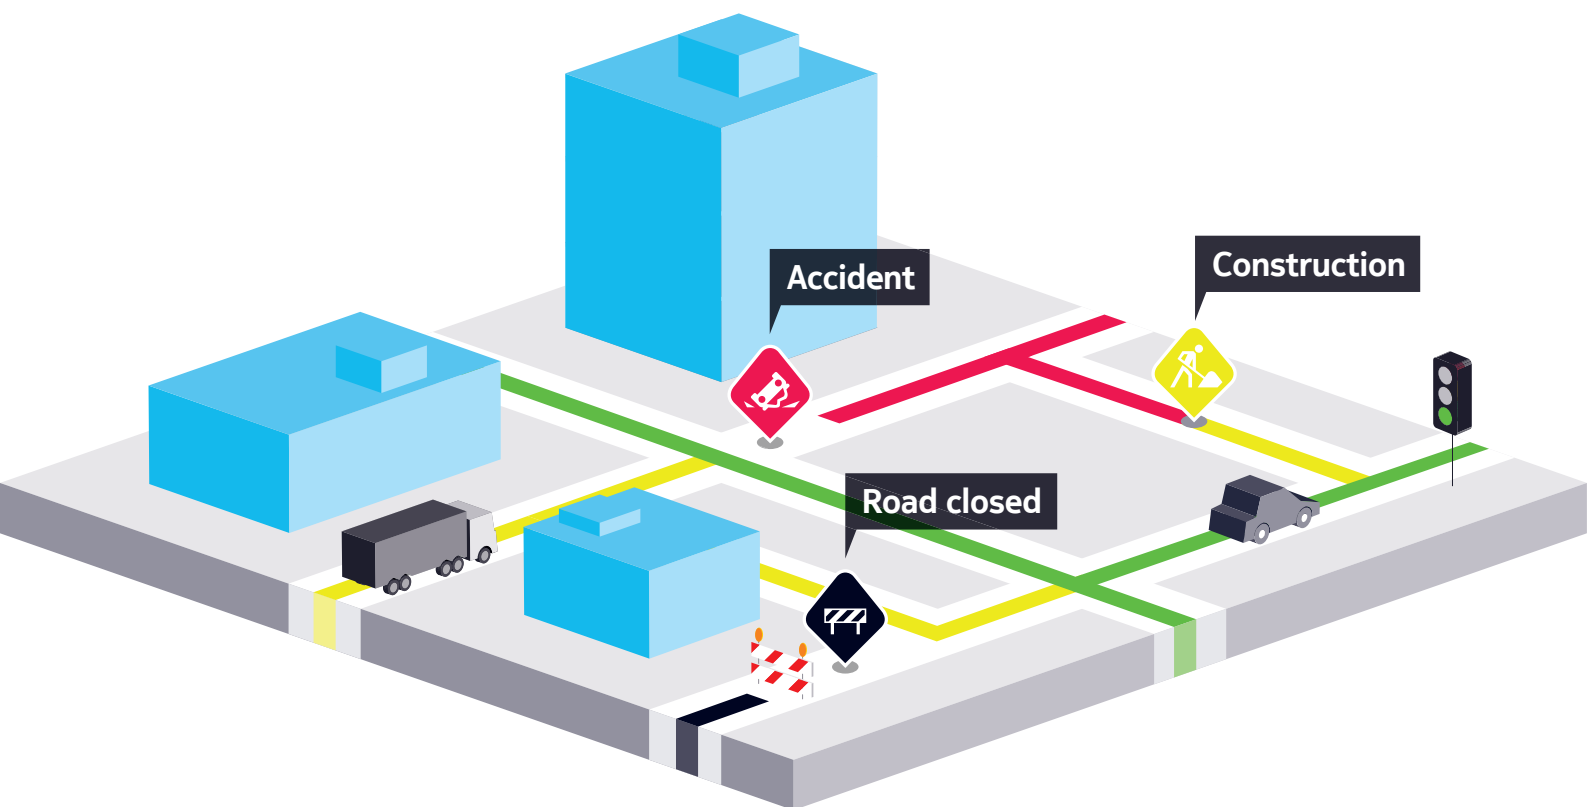

# HERE Platform for Business Traffic

Accessing the world's most comprehensive source  
of traffic information

Broadest real-time traffic  
flow and incidents coverage

Largest repository of  
historical speed patterns

Optimized services for  
various developments

**The Traffic component**, part of the HERE Platform for Business, provides flow and incident data to help create safer and more efficient trips. Modeled from multiple sources, including probe data, roadway sensors and public safety channels, Traffic offers the broadest coverage on the most accurate maps. Our Traffic services are deployed in multiple data centers distributed around the world to allow for high availability and low latency.

# Traffic

## Feature Highlights

**HERE Traffic** services provide current traffic flow conditions with speed values, as well as historical speed patterns for improved ETAs and more efficient planned routes. Incident data such as accidents, stalled vehicles and road construction enhances the local knowledge while providing additional insights into current road conditions.