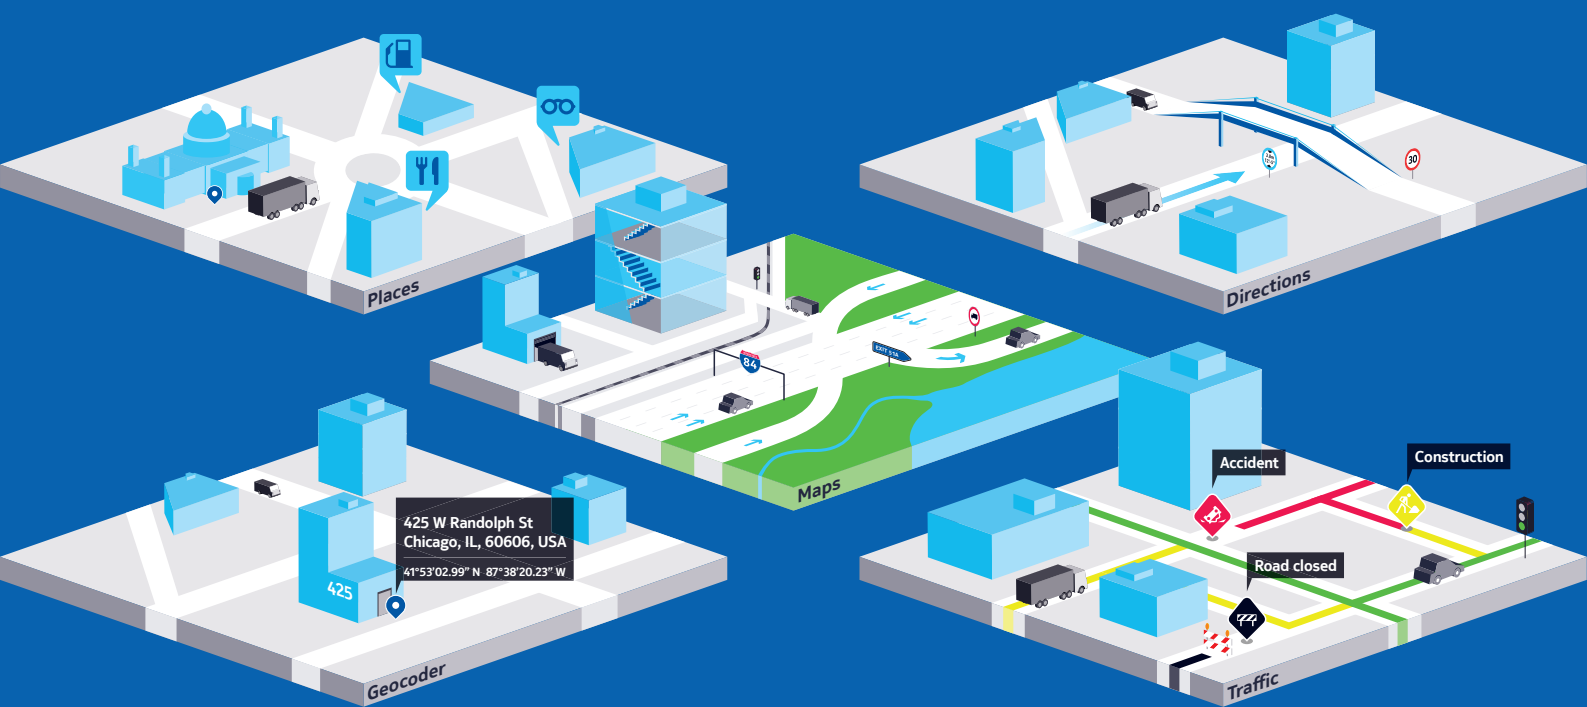

HERE Platform for Business

The one, powerful location platform you need to transform your business

Quality.

Always-accurate location data and services built for business

Flexibility.

Modular services that work across screens

Functionality.

Rich features for business-critical operations

Whatever business you're in, **HERE Platform** for Business can help make it better, faster and more efficient regardless of size, area of deployment or mission. Our comprehensive map data, combined with a powerful and flexible set of software services give you ready access to the location intelligence you need to transform your business: accurate maps and location services covering everything from vehicle-restricted access roads to industrialized parks and detailed indoor venue maps.

here
Maps for Life

HERE Platform for Business

Highlights

The **HERE Platform** for Business is modular, offering services through Maps, Geocoder, Traffic, Directions and Places components and allowing you to pick and choose what you need. APIs make deployment of differentiated location experiences fast and easy. A global, highly responsive and scalable infrastructure supports service delivery.

Traffic

Traffic data for more efficient road networks

- **Traffic tiles** w/ real-time and historical flow
- **Incidents layer** w/ location, type and event information
- **Traffic flow data** in XML or JSON format
- **Traffic flow availability** for specified areas