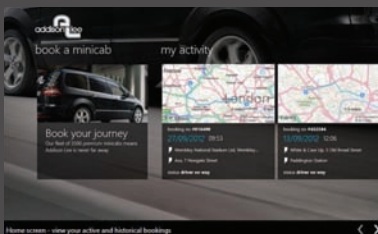

Addison Lee

Hail an Addison Lee mini-cab using your Windows Store App

London Bus Checker

It's here – the UK's best-selling travel app brings Live Bus Countdowns for London to your Windows 8 Device!

Flood Alerts